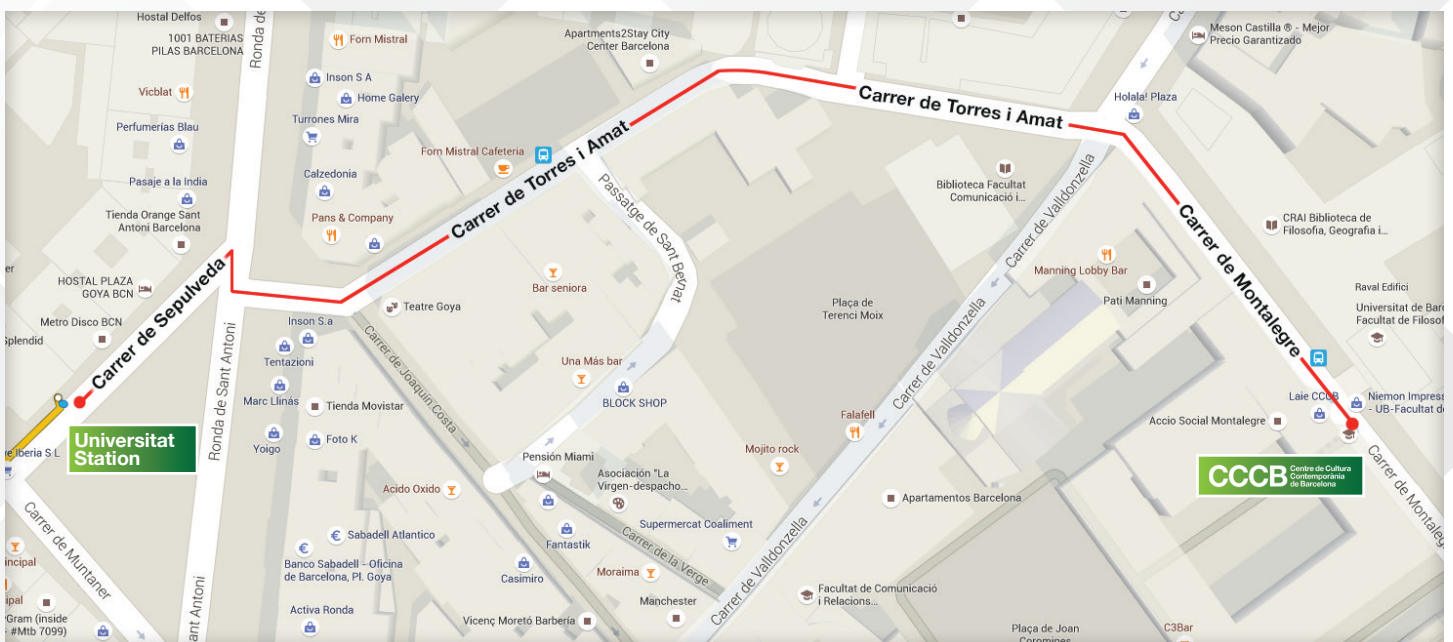

# How to get to CCCB, Montalegre 5 - 08001 Barcelona

IOT / M2M  
INNOVATION  
WORLD CUP

The CCCB is 5 km away from the Mobile World Congress. It will take around **10 minutes** with a taxi and up to **30 minutes** via public transportation to get to the venue.

Below are instructions how to get to the CCCB with the metro.

**From metro station “Fira”** (Directly underneath Hall 1)

- **L9** (Direction “Zona Universitària”)
- Change at Station “Torrassa” (3 stops from “Fira”)
- **L1** (Direction “Fondo”) to station “Universitat” (8 stops from “Torrassa”)
- 4 minute walk to CCCB

**From metro station “Europa Fira”** (3 minute walk from South Entrance)

- **L5** (Direction “Espanya”)
- Change at Station “Espanya” (3 stops from “Europa Fira”)
- **L1** (Direction “Fondo”) to station “Universitat” (3 stops from “Espanya”)
- 4 minute walk to CCCB

**Bus from station “Av. Granvia – Salvador Espriu” at “Europa Fira”**

(3 minutes walk from “Entrance South” L94 or L94)

- Direction “Rda. Universitat - Pl. Catalunya”
- To station „Universitat“
- 4 minute walk to CCCB